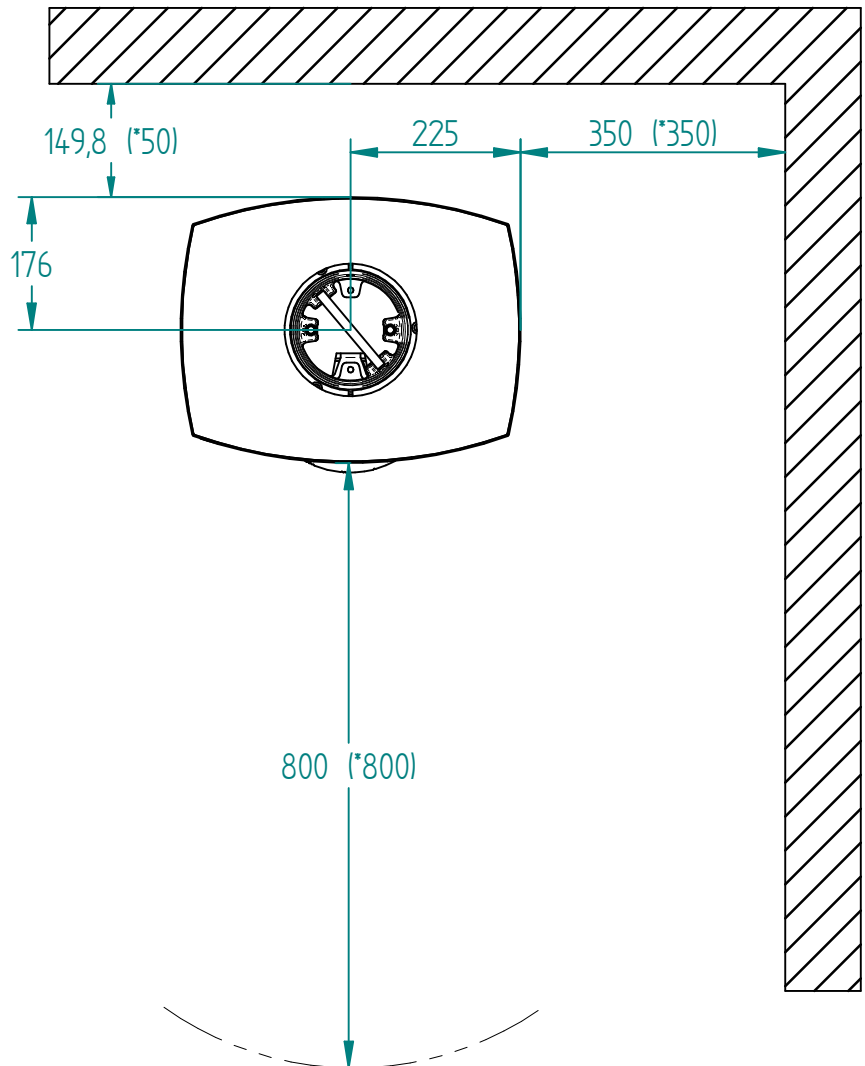

Model:

Bella with side glass

Sheet/Sheets: 1 / 2

Date: 03/09-2021

* The number given in parentheses shows the distance to combustible when tilted with insulated flue

Model:

Bella with side glass

Sheet/Sheets: 2 / 2

Date: 03/09-2021

* The number given in parentheses shows the distance to combustible when tilted with insulated flue