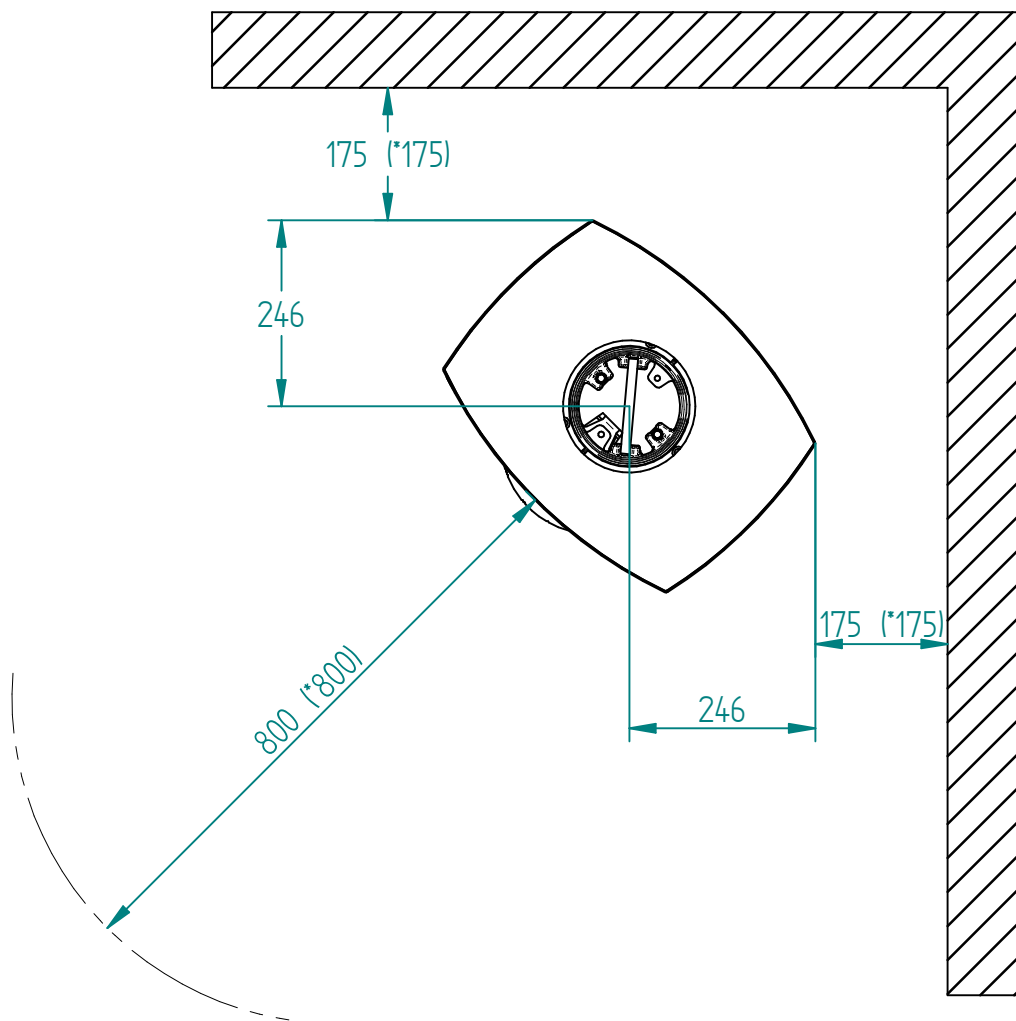

Model:

Bella with side glass

Sheet/Sheets: 1 / 2

Date: 03/09-2021

* The number given in parentheses shows the distance to combustible when tilted with insulated flue

Model:

Bella with side glass

Sheet/Sheets: 2 / 2

Date: 03/09-2021

* The number given in parentheses shows the distance to combustible when tilted with insulated flue