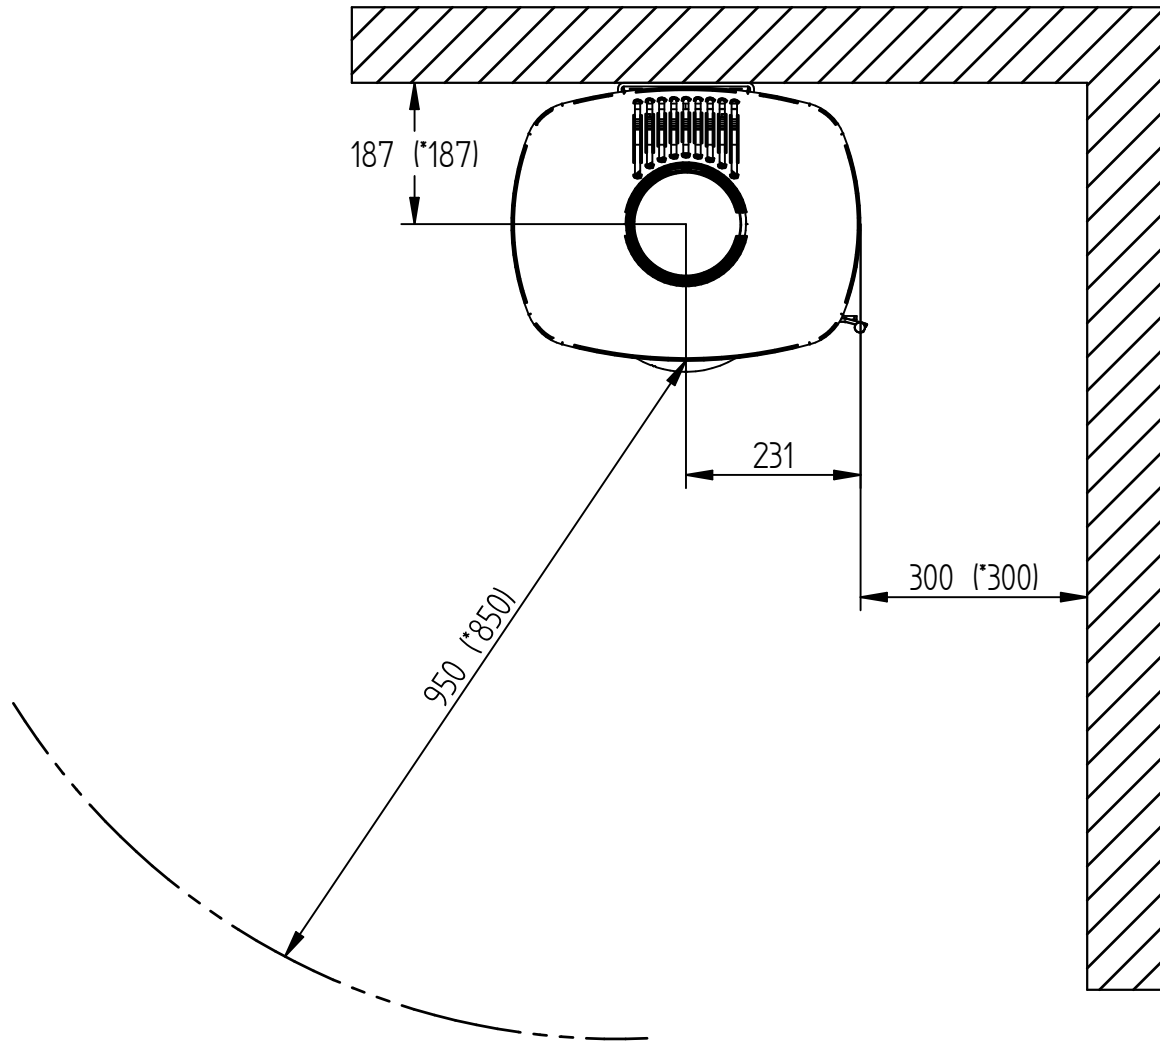

Model:

Senza wall without side glass

Sheet/Sheets: 1 / 1

Date: 14/11-2025

\* The number given in parentheses shows the distance to combustibile when titled with insulated flue

*\*The stove is only suitable for mounting on fire-resistant walls without cracks.*