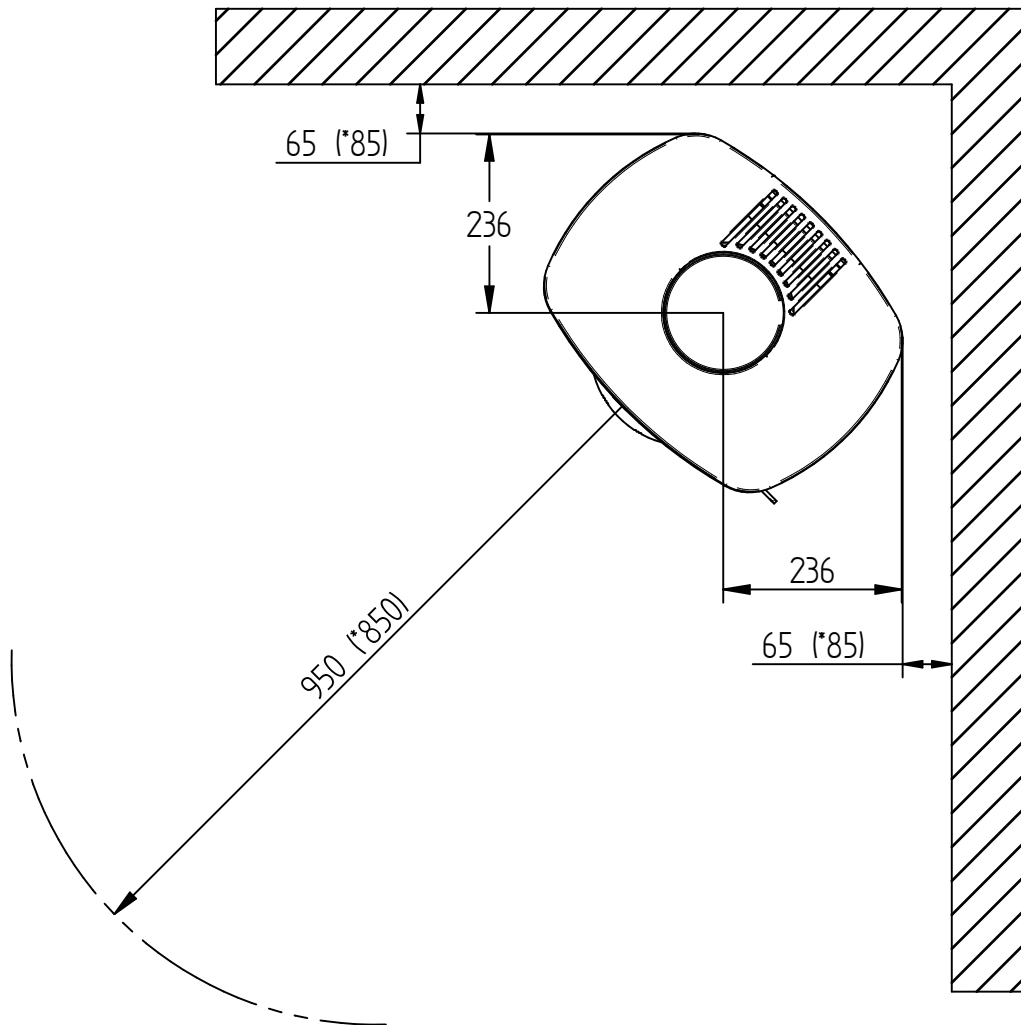

Model:

Senza without side glass

Sheet/Sheets: 2 / 2

Date: 14/11-2025

* The number given in parentheses shows the distance to combustible when titled with insulated flue